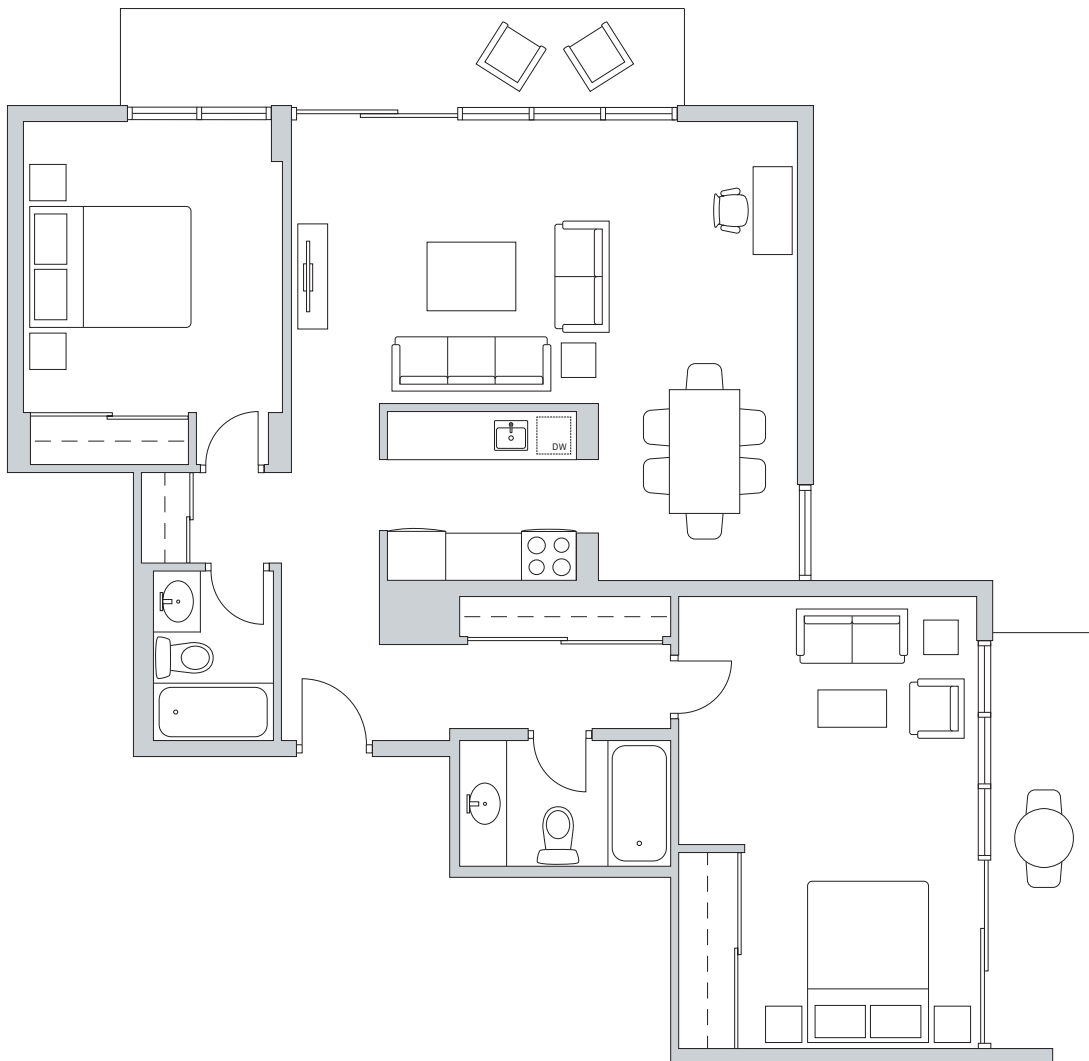

STARLIGHT TOWERS

SUITE #603-1003

1,073 sq ft

AUSTEVILLE
PROPERTIES LTD

austeville.com