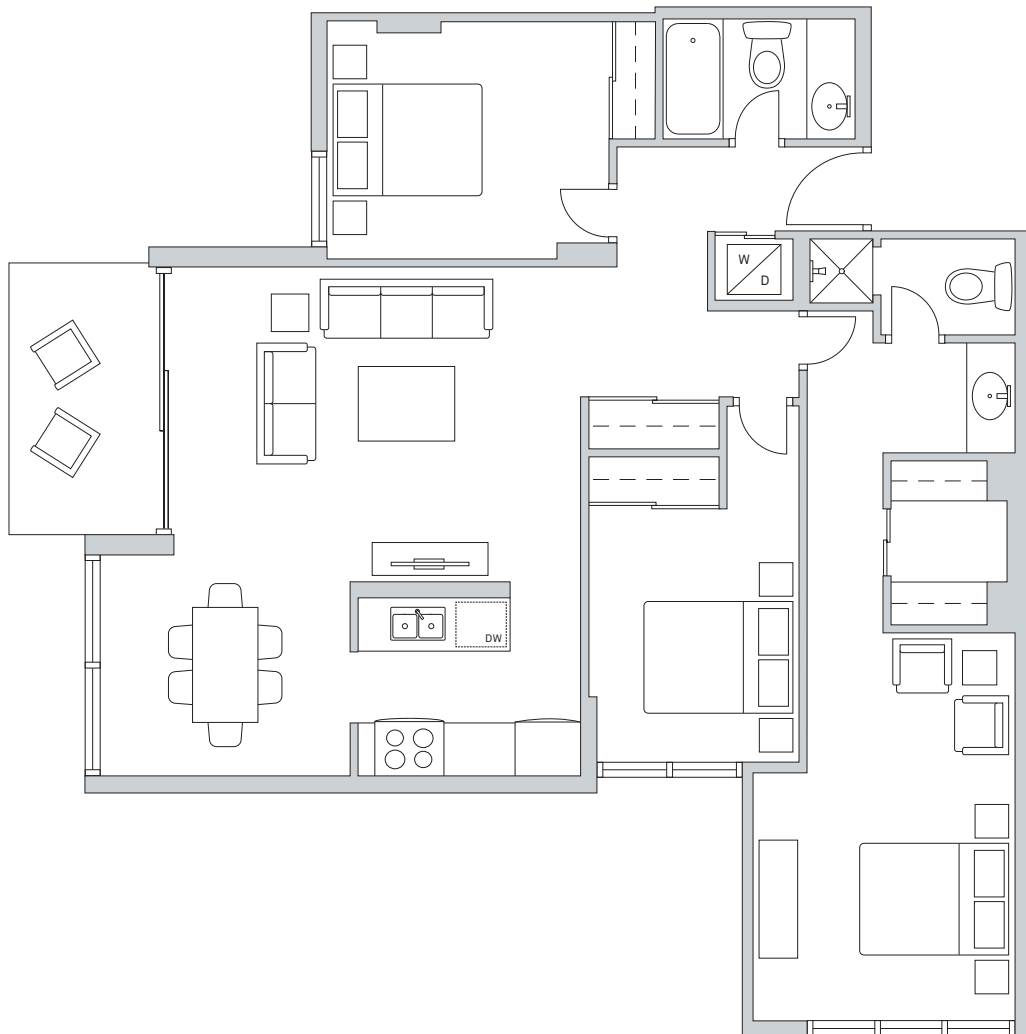

CHANCELLOR COURT MACKENZIE HOUSE

SUITE #1304

1190 sq ft

AUSTEVILLE
PROPERTIES LTD

austeville.com