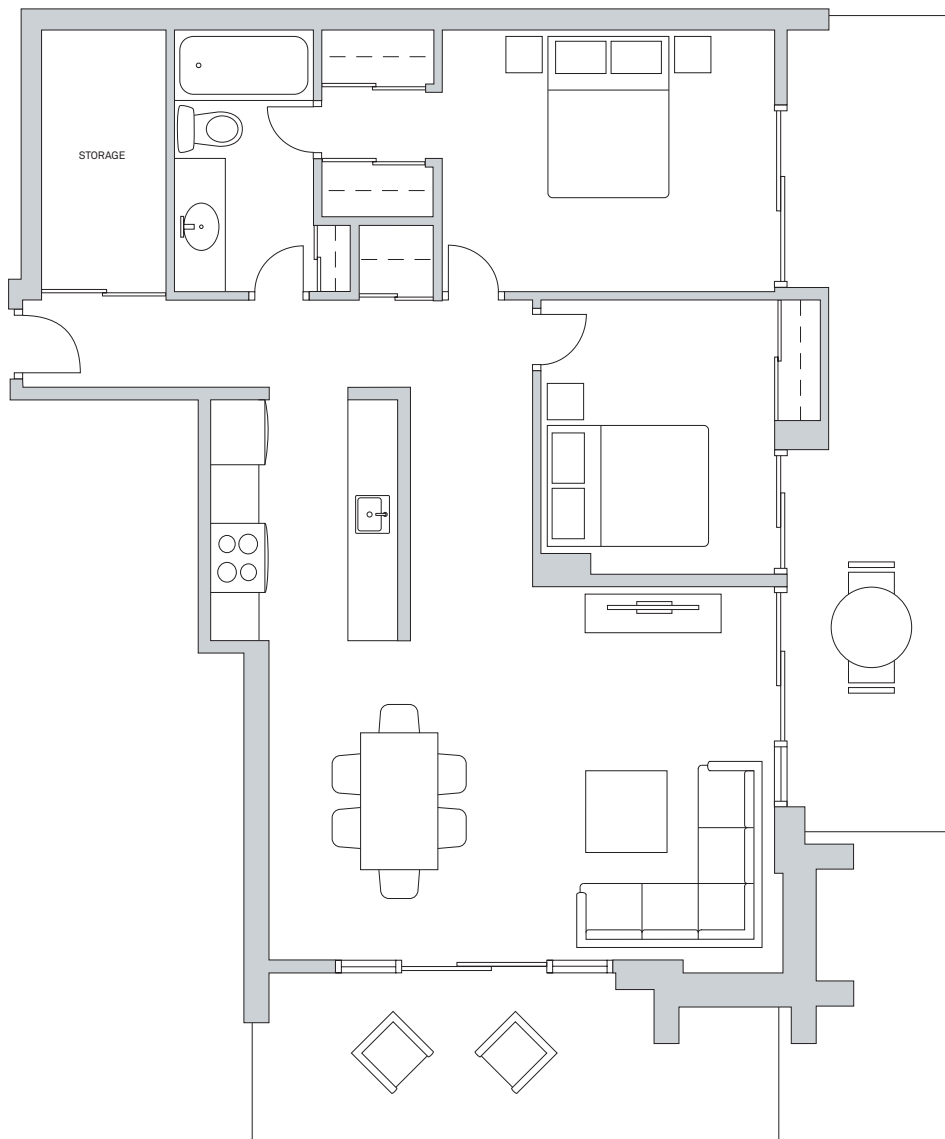

BRENTLAWN TOWERS

SUITE #01

966 sq ft

AUSTEVILLE
PROPERTIES LTD

austeville.com